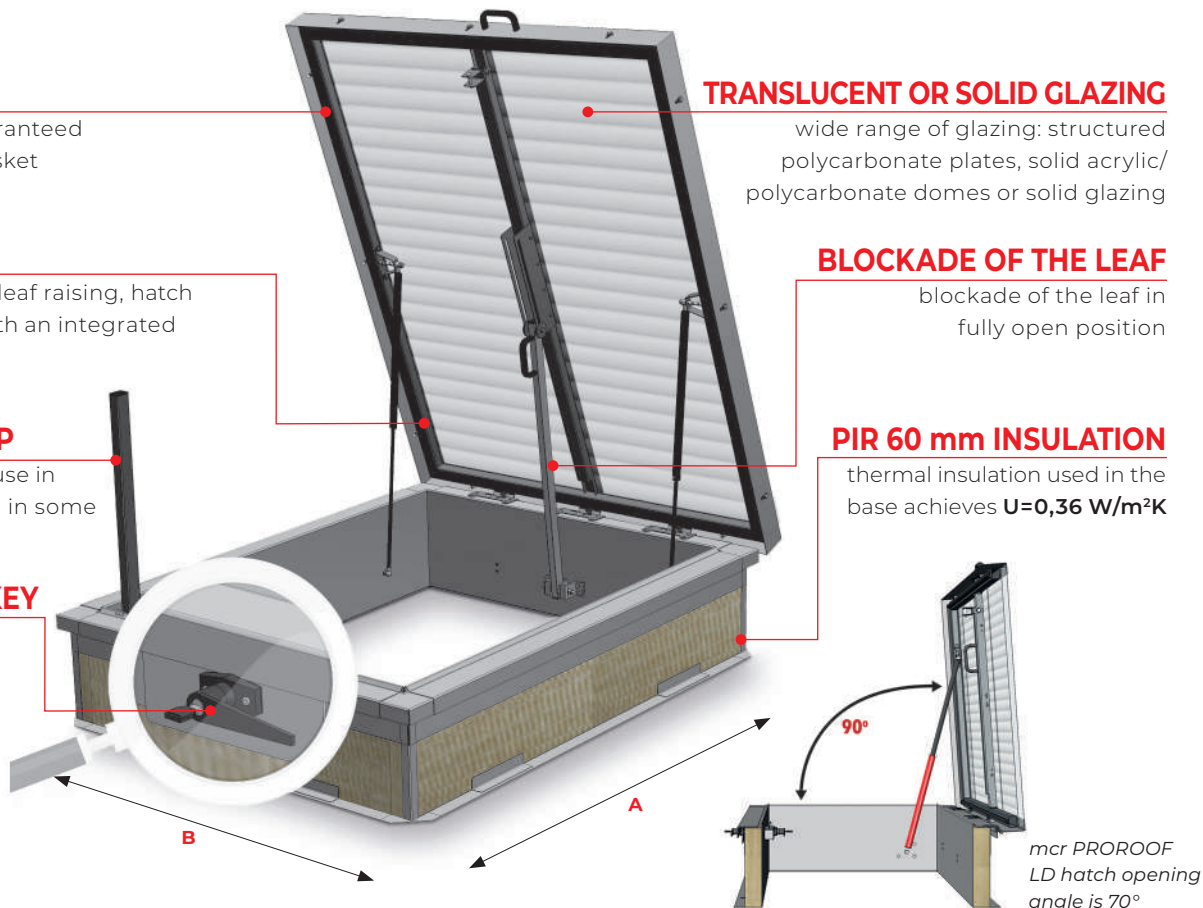

roof access hatches

mcr
PROROOF**mcr PROROOF LD****mcr PROROOF LD**

mcr PROROOF LD and **ST** hatches were designed to allow easy and safe roof access. Additionally the **ST** type provides convenient movement of large-scale packages up and down from the roof. Both **mcr PROROOF LD** and **mcr PROROOF ST** hatches can provide light inside the building thank to the optional translucent glazing.

EPDM GASKET

water tightness guaranteed by special EPDM gasket

TRANSLUCENT OR SOLID GLAZING

wide range of glazing: structured polycarbonate plates, solid acrylic/polycarbonate domes or solid glazing

GAS SPRINGS

gas springs for easy leaf raising, hatch ST type equipped with an integrated blockage of the leaf

BLOCKADE OF THE LEAF

blockade of the leaf in fully open position

LADDER UP GRIP

folding, possible to use in hatches LD type and in some sizes of ST type

PIR 60 mm INSULATION

thermal insulation used in the base achieves $U=0,36 \text{ W/m}^2\text{K}$

HANDLE WITH KEY

locking from inside and outside (2 keys in standard)

MAIN FEATURES

- » hatch resistance to large soft
- » body impact test
- » device designed for:
 - upward load **UL=1500 Pa**
 - downward load **DL=1000 Pa**
- » durable base made of aluminum sheet
- » leaf made of high-strength steel profiles