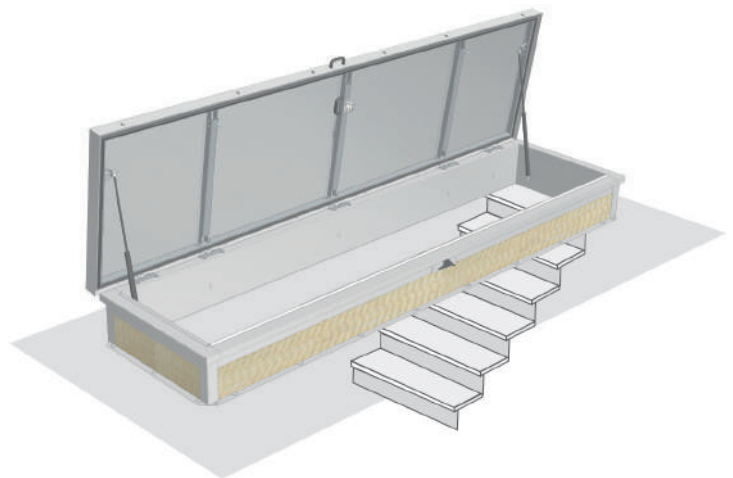

roof access hatches

mcr
PROROOF**mcr PROROOF LD****mcr PROROOF LD**

mcr PROROOF LD and **ST** hatches were designed to allow easy and safe roof access. Additionally the **ST** type provides convenient movement of large-scale packages up and down from the roof. Both **mcr PROROOF LD** and **mcr PROROOF ST** hatches can provide light inside the building thank to the optional translucent glazing.

EPDM GASKET

water tightness guaranteed by special EPDM gasket

TRANSLUCENT OR SOLID GLAZING

wide range of glazing: structured polycarbonate plates, solid acrylic/polycarbonate domes or solid glazing

GAS SPRINGS

gas springs for easy leaf raising, hatch ST type equipped with an integrated blockage of the leaf

BLOCKADE OF THE LEAF

blockade of the leaf in fully open position

LADDER UP GRIP

folding, possible to use in hatches LD type and in some sizes of ST type

PIR 60 mm INSULATION

thermal insulation used in the base achieves $U=0,36 \text{ W/m}^2\text{K}$

HANDLE WITH KEY

locking from inside and outside (2 keys in standard)

MAIN FEATURES

- » hatch resistance to large soft
- » body impact test
- » device designed for:
 - upward load **UL=1500 Pa**
 - downward load **DL=1000 Pa**
- » durable base made of aluminum sheet
- » leaf made of high-strength steel profiles